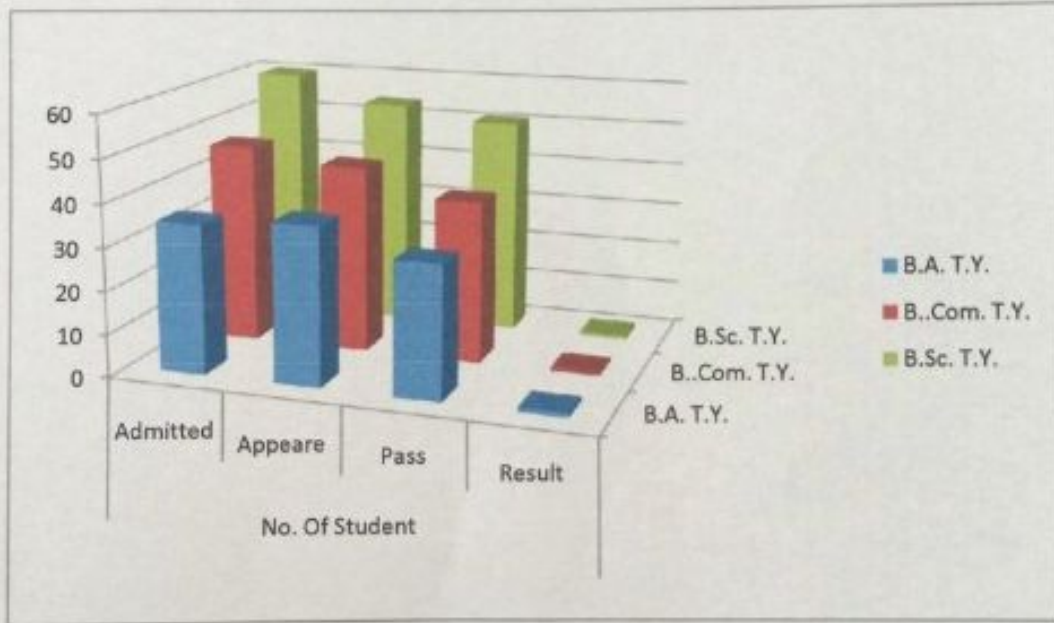

Dr. B. T. Lathane
PRINCIPAL
Sambhajirao Kendre
Mahavidyalaya, Jalkot