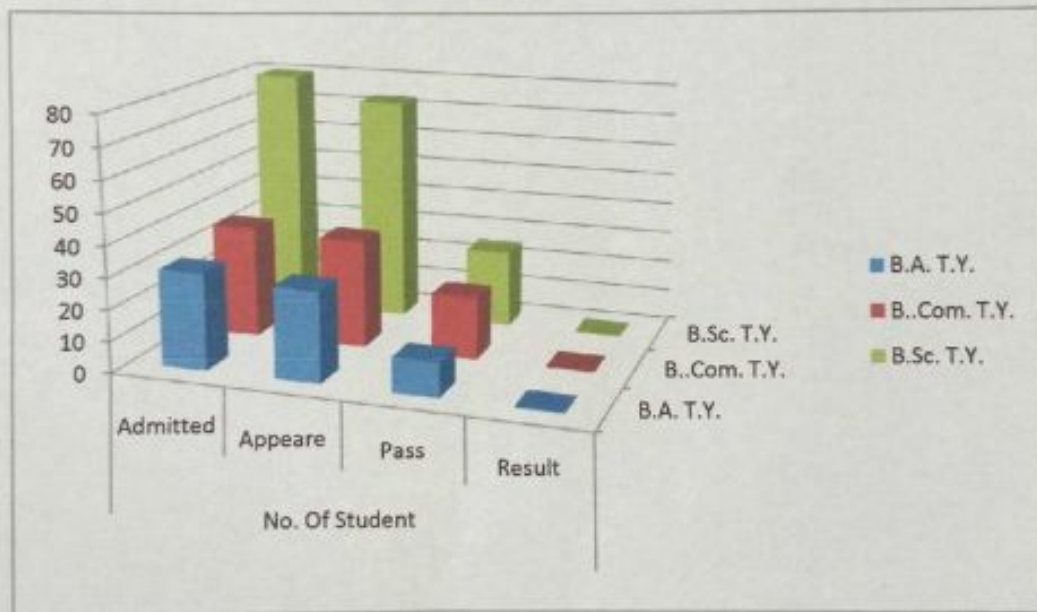

### Result Analysis

Year :- 2017-18

Class	No. Of Student			
	Admitted	Appeared	Passed	Result
B.A. T.Y.	31	29	11	37.93%
B..Com. T.Y.	36	35	20	57.14%
B.Sc. T.Y.	80	73	25	34.24%

**Dr. B. T. Lahane**  
PRINCIPAL  
Sambhajirao Kendre  
Mahavidyalaya, Jalkot