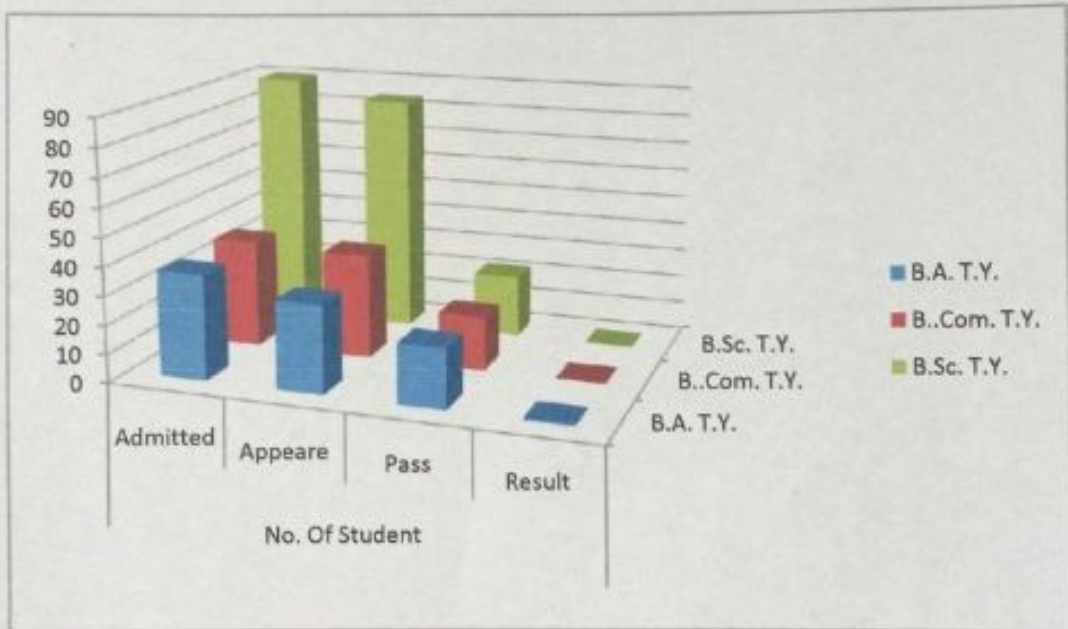

Dr. B. T. Lahare
PRINCIPAL
Sambhajirao Kendre
Mahavidyalaya Jalgaon