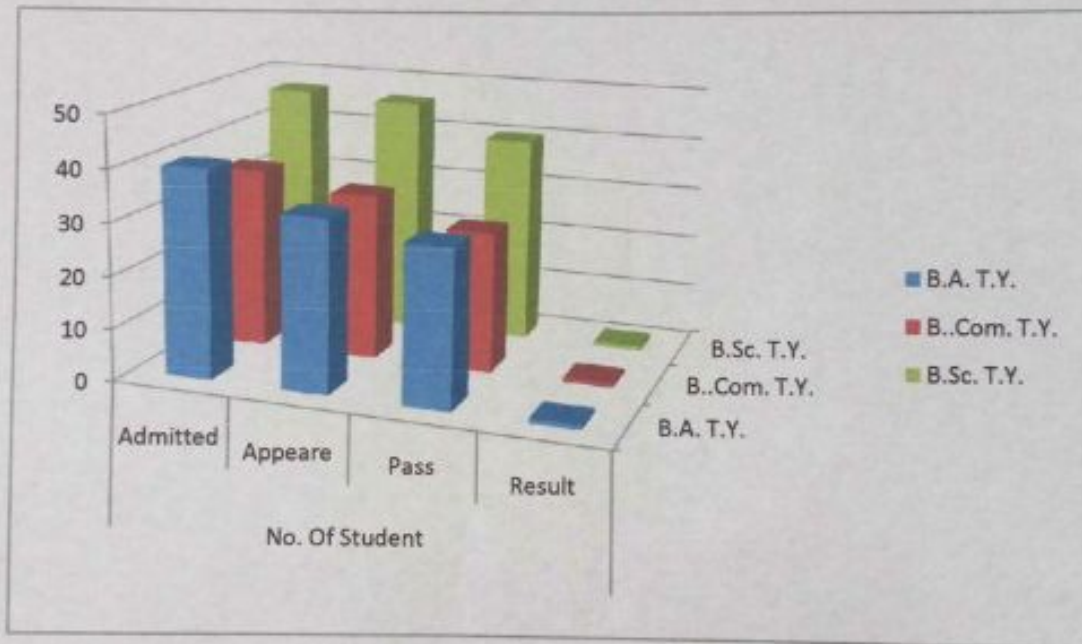

Dr. B. T. Lahane
PRINCIPAL
Sambhajirao Kendre
Mahavidyalaya, Jalkot