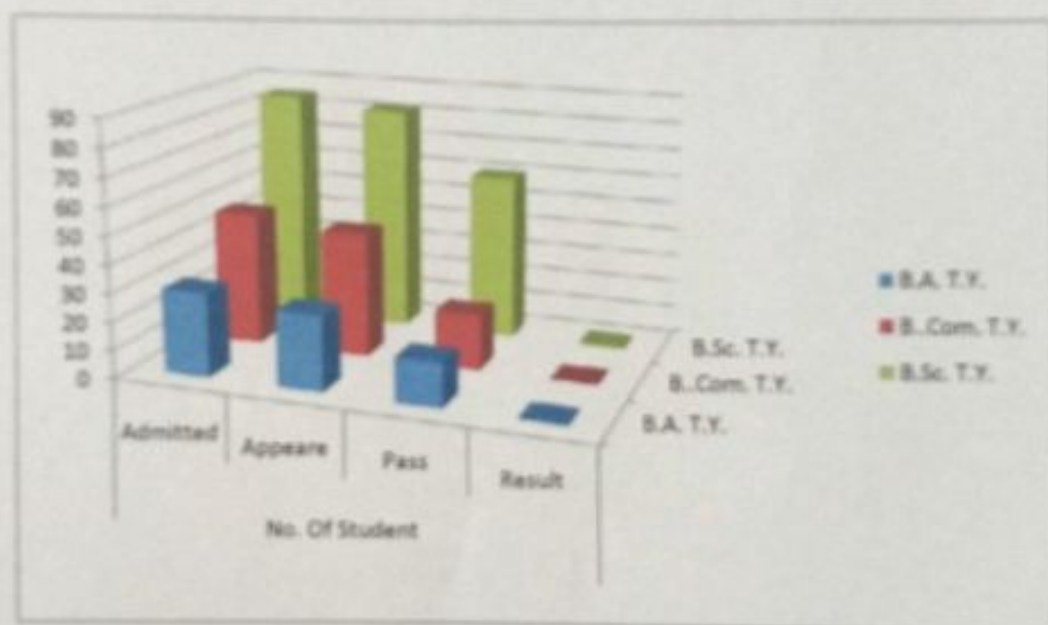

Dr. B. T. Lahane
PRINCIPAL
Sambhajirao Kendre
Mahavidyalaya, Jalkot