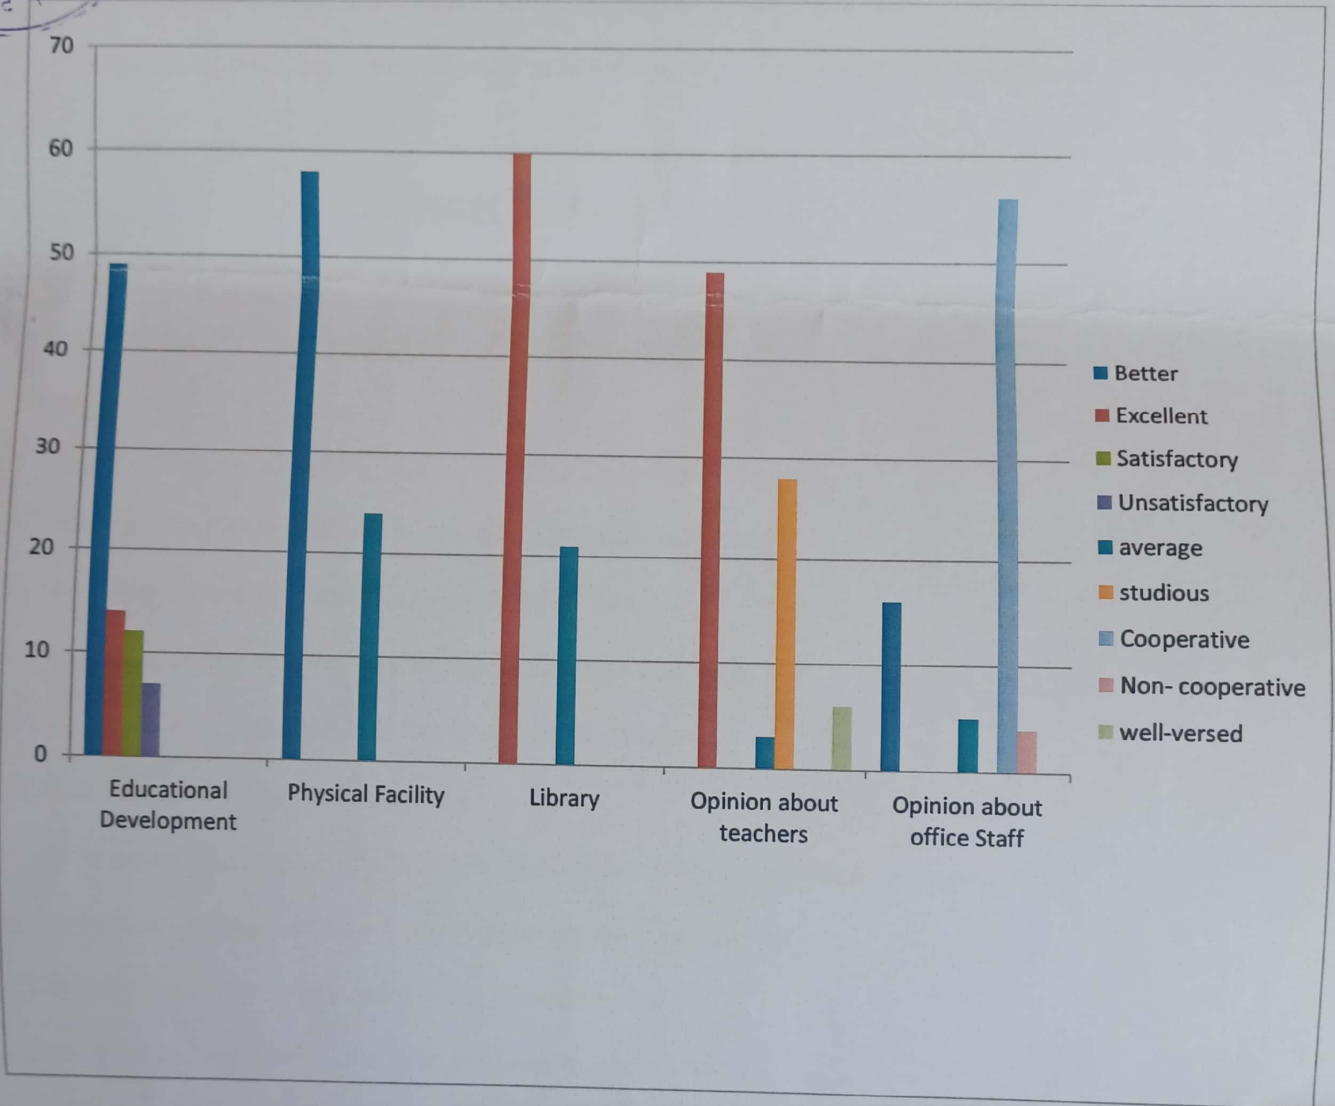

Sambhajirao Kendre College, Jalkot Dist-Latur (MS)
 Graphical Analysis of Feedback for Academic Year 2021-2022

Amir

Chairman

Feedback committee

Principa Lahane

PRINCIPAL
 Sambhajirao Kendre
 Mahavidyalya, Jalkot